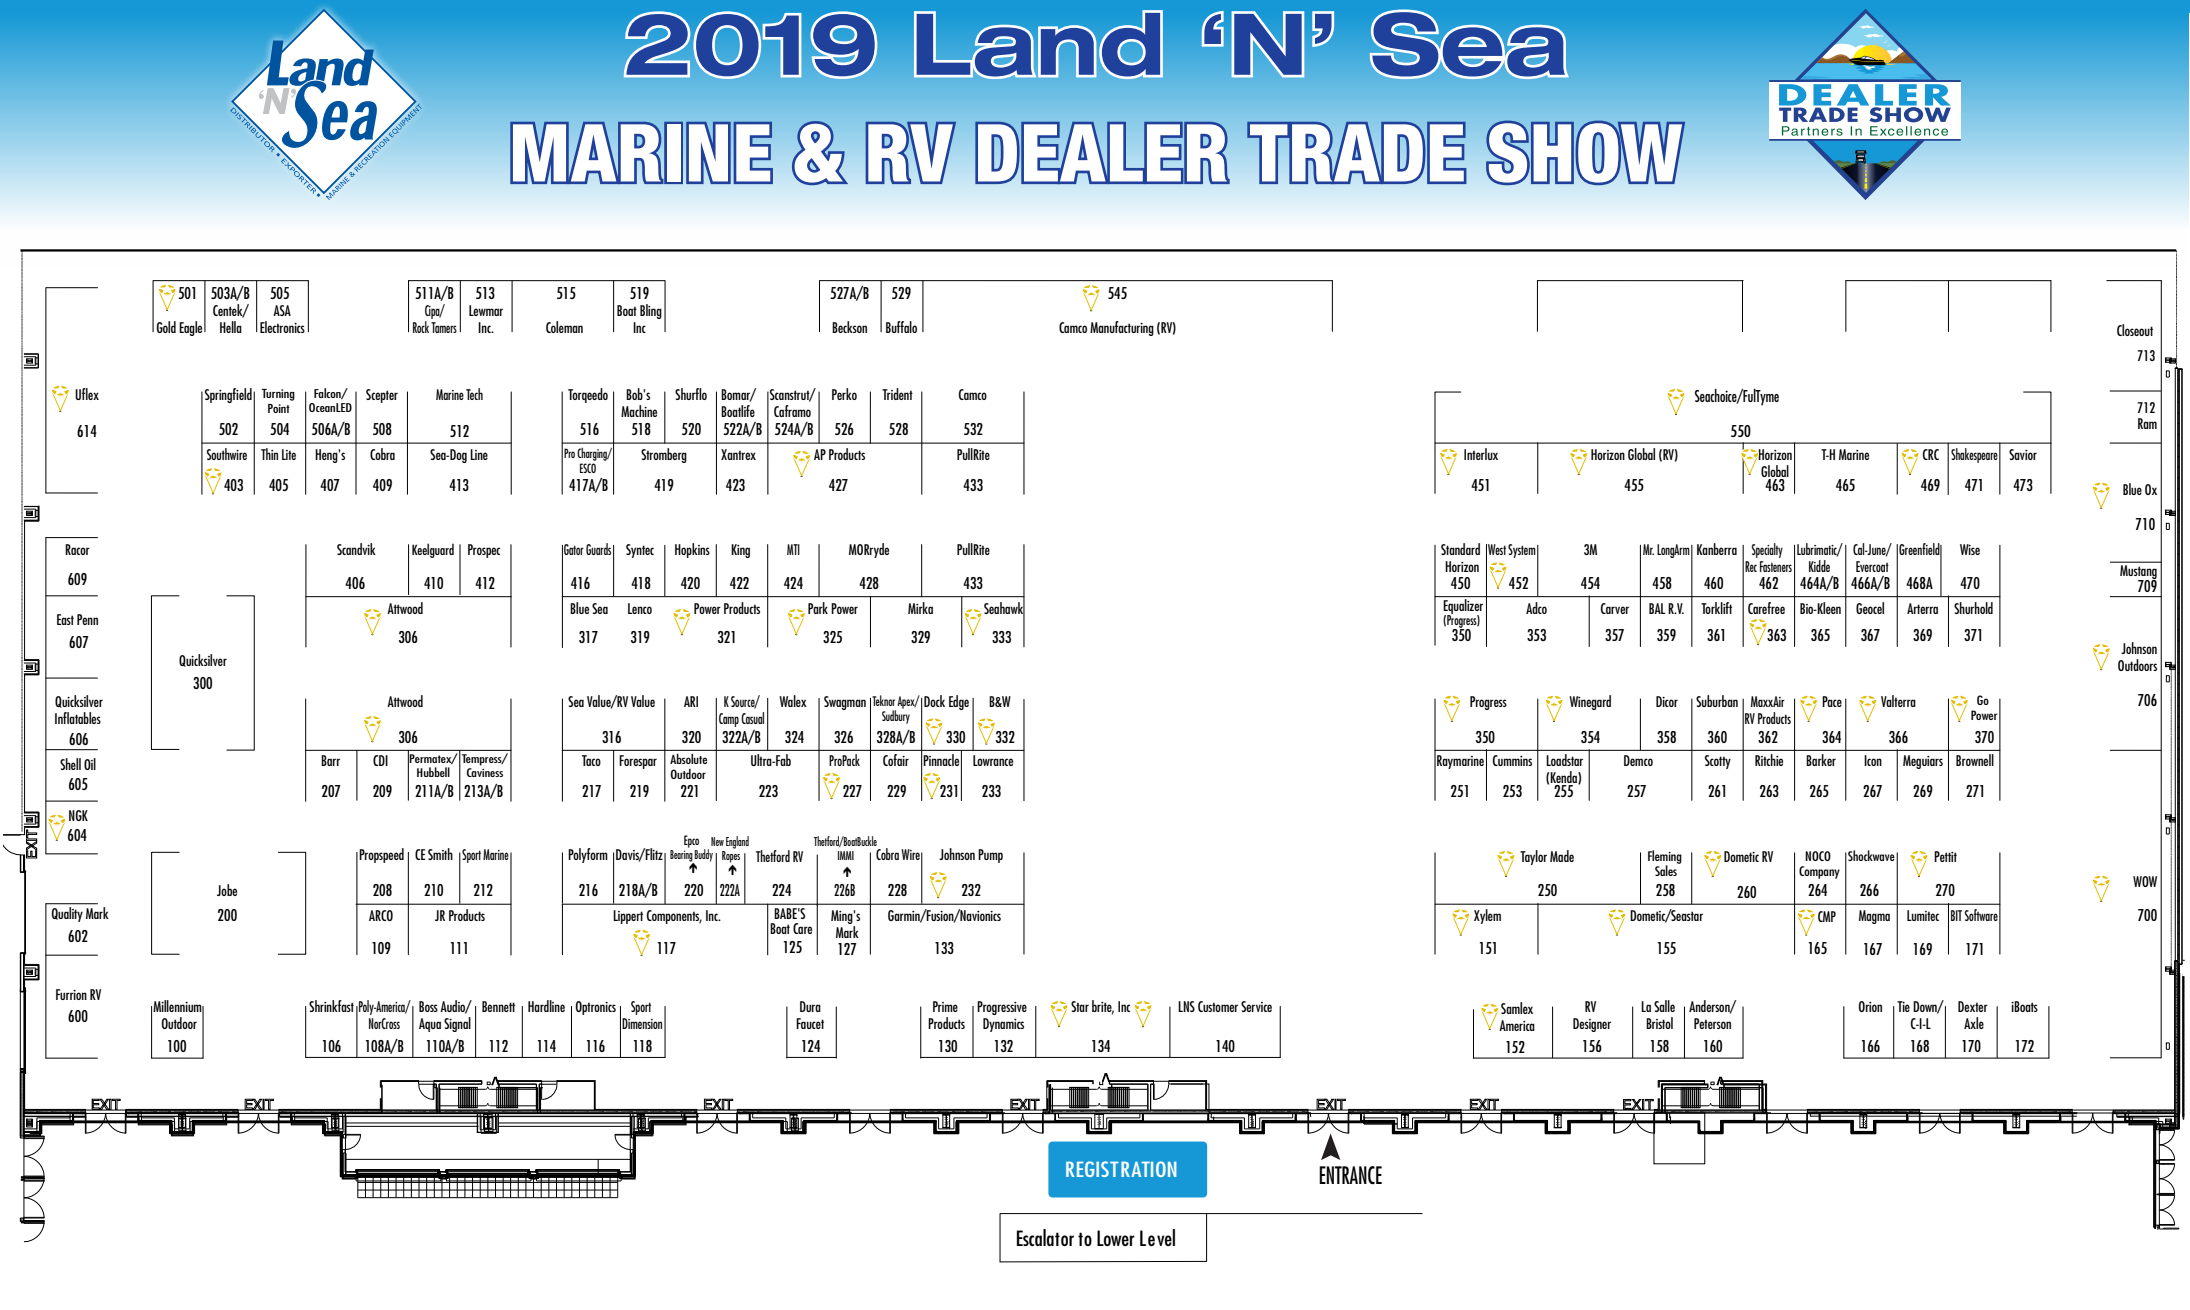

Floor Plan

EXHIBITORS AND BOOTH DIRECTORY

GOLD SPONSOR

3M Company	454	Cipa	511A
3X Chemistry	427	CMP Ltd.	165
Absolute Outdoor, Inc.	221	Cobra Electronics	409
ADC0 Products	353	Cobra Wire & Cable	228
Ancor	321	Cofair Products, Inc.	229
Anderson Marine	160	Coleman - Canada	515
AP Products	427	Coleman - US	515
Aqua Signal	110B	Coleman-Mach, Div. of Airxcel, Inc.	362
Arco	109	Cook	465
ARI Network Systems	320	CRC Industries, Inc.	469
Arterra Distribution	369	Cummins	253
ASA Electronics, LLC	505	Davis Instruments	218A
Attwood Corporation	306	Demco	257
Atwood	260	Denver Mattress	117
Awlgrip	451	Detwiler	155
B&W Trailer Hitches	332	Dexter Axle	170
Babe's Boat Care Products	125	Dicor Products	358
BAL R.V. Products	359	Dock Edge	330
Bargman	455	Dometic	155
Barker Manufacturing	265	Dometic RV	260
Barr Marine by EDM	207	Drawtite	455
Bearing Buddy, Inc	220B	Dura Faucet	124
Beckson Marine	527A	East Penn Manufacturing Co.	607
Bennett Marine	112	Epc0	220A
Best	227	Evercoat	466B
Bio-Kleen Products, Inc.	365	ESCO/Flair it	417B
BIT Software	171	Falcon Safety Products	506A
Blue Ox	710	Fan-Tastic	260
Blue Sea Systems	317	Fasteners Unlimited	462
Boat Bling Inc	519	Flair it	417B
BoatBuckle	226A	Fleming Sales	258
Boatlife	522B	Flitz International	218B
Bob's Machine	518	Flojet	151
Bomar	522A	Forespar	219
BOSS Audio Systems	110A	Fulton	463
Briggs & Stratton	155	FulTyme	550
Brownell Boat Stands, Inc.	271	Furri0n RV	600
Buffalo Industries	529	Fusion	133
Caframo Limited	524B	Garelick	306
Cal-June	466A	Garmin	133
Camco Manufacturing	532	Gator Guards	416
Camco Manufacturing (RV)	545	Geocel	367
Camp Casual	322B	Go Power	370
Cannon	706	Gold Eagle	501
Carefree of Colorado	363	Greenfield Products, Inc.	468A
Carver by Covercraft Industries, LLC	357	Hamby's Marine Products	410
Caviness Woodworking Company	213B	Hardline Products	114
CDI Electronics / Balmar	209	Hella	503B
CE Smith	210	Heng's Industries	407
Centek Industries	503A	Hopkins Manufacturing Corp	420
C-I-L Explosives	168A/B	Horizon Global	463